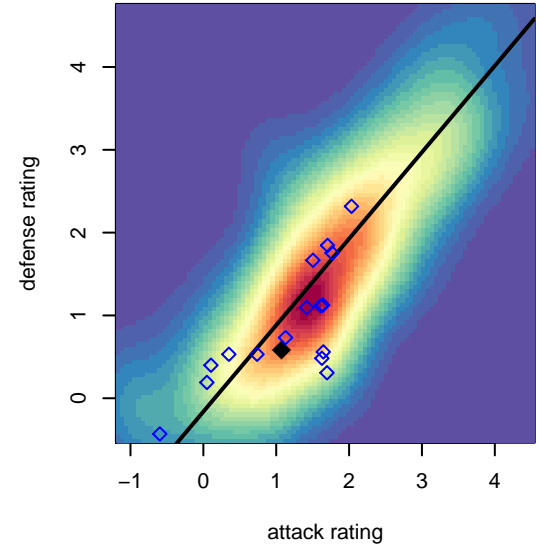

CWSA White G99

Central Washington Soccer Academy
 Yakima, WA
 G99 total strength=1039
 attack=2.92 defense=1.79
 spr league = Win PSPL Classic 3 U15
 notes= Lackey 2014

alt names used:
 Central Washington Soccer Academy
 CWSA 99 White
 CWSA G99 White Lackey
 CWSA G99 WHITE – LACKEY (WA)

Venues played:
 2014 Clash At the Border Silver/Bronze U15
 2014 Sounders FC Cup GU15
 2014 Win PSPL Classic 3 U15
 2014 WA Cup GU15 Bronze/Silver U15

**attack and defense variance (black dot)
relative to other teams
and top 10 in region**

**attack and defense rating
relative to others at age
and all opponents in last 13 months**

**attack and defense rating
relative to others at age
and all opponents in last 13 months**

Performance relative to 13 month average

Performance relative to 13 month average

Distribution of opponents
 Red = Lose zone, Blue = Win zone, Green = Even
 Black line separates win/lose zones

lot. A=Neither has attack advantage, B=Opponent has both attack and defense advantage, C=Opponent has both attack and defense disadvantage, D=Both have