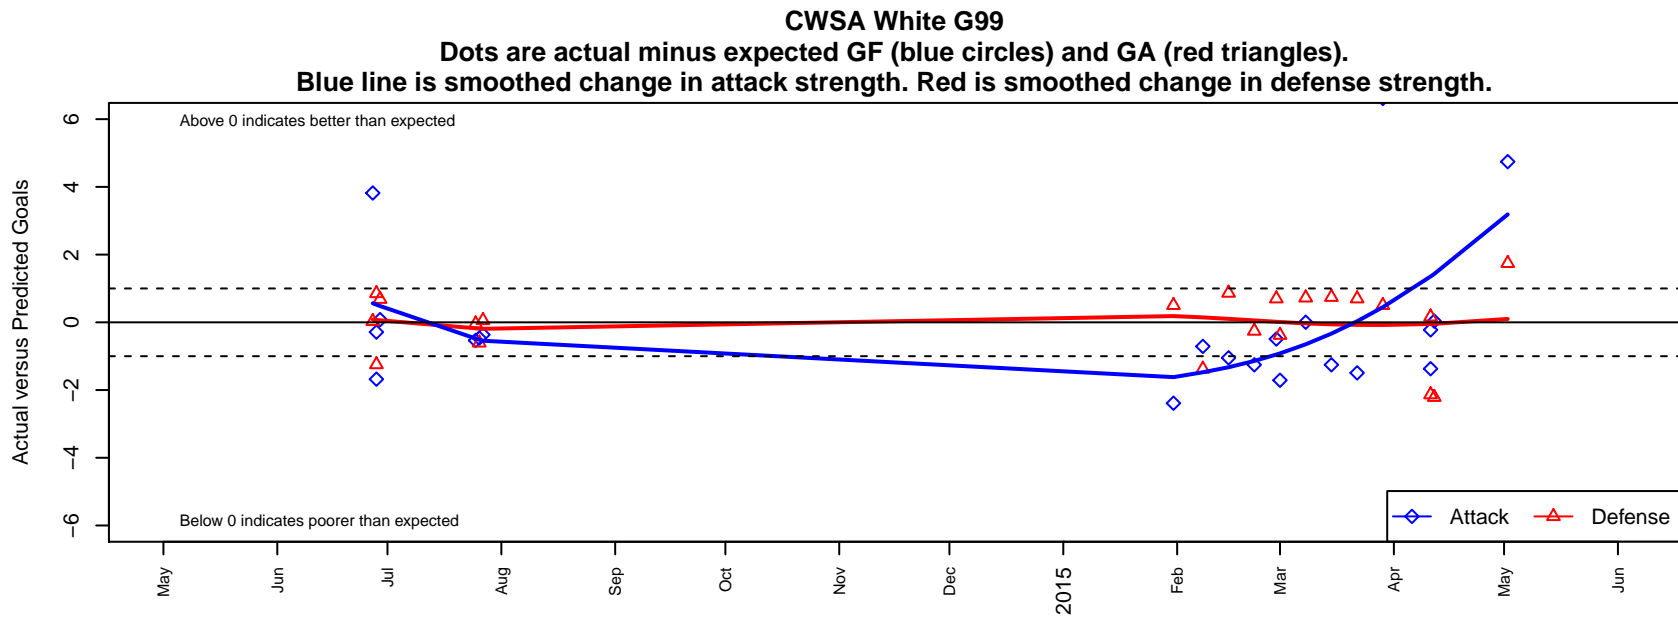

**attack and defense variance (black dot)
relative to other teams
and top 10 in region**

**attack and defense rating
relative to others at age
and all opponents in last 13 months**

**attack and defense rating
relative to others at age
and all opponents in last 13 months**

CWSA White G99

Central Washington Soccer Academy
Yakima, WA
G99 total strength=1039
attack=2.92 defense=1.79
spr league = Win PSPL Classic 3 U15
notes= Lackey 2014

alt names used:
Central Washington Soccer Academy
CWSA 99 White
CWSA G99 White Lackey
CWSA G99 WHITE – LACKEY (WA)

Venues played:
2014 Clash At the Border Silver/Bronze U15
2014 Sounders FC Cup GU15
2014 Win PSPL Classic 3 U15
2014 WA Cup GU15 Bronze/Silver U15