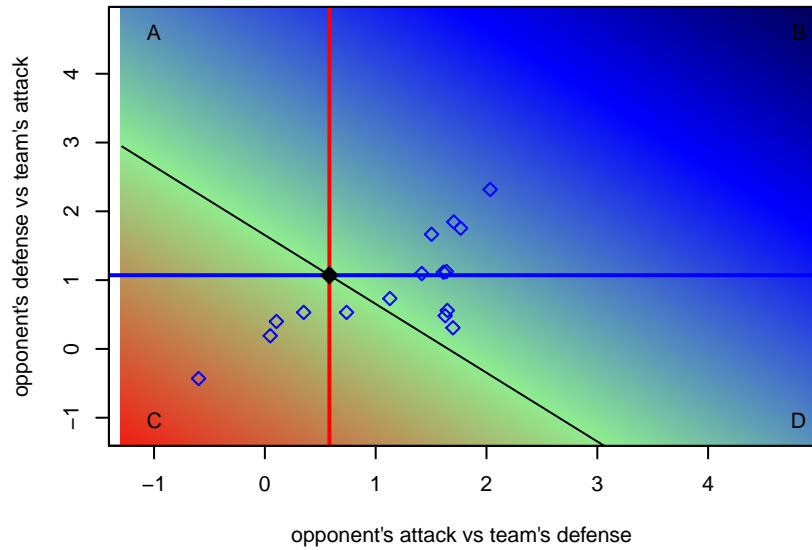

**attack and defense rating
relative to others at age
and all opponents in last 13 months**

**attack and defense rating
relative to others at age
and all opponents in last 13 months**

Performance relative to 13 month average

Performance relative to 13 month average

Distribution of opponents
 Red = Lose zone, Blue = Win zone, Green = Even
 Black line separates win/lose zones

lot. A=Neither has attack advantage, B=Opponent has both attack and defense advantage, C=Opponent has both attack and defense disadvantage, D=Both have