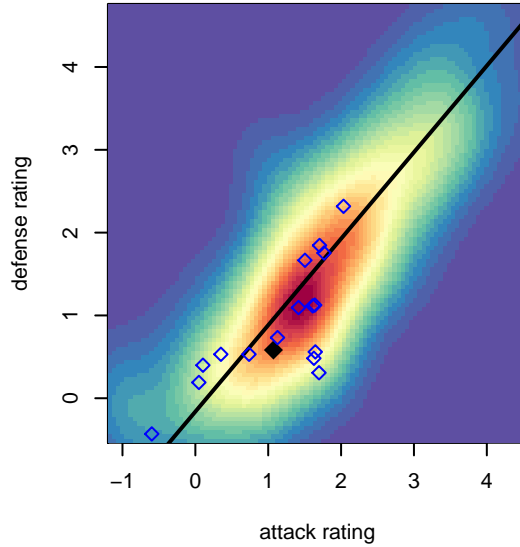

CWSA White G99

Central Washington Soccer Academy
 Yakima, WA
 G99 total strength=1039
 attack=2.92 defense=1.79
 spr league = Win PSPL Classic 3 U15
 notes= Lackey 2014

alt names used:
 Central Washington Soccer Academy
 CWSA 99 White
 CWSA G99 White Lackey
 CWSA G99 WHITE – LACKEY (WA)

Venues played:
 2014 Clash At the Border Silver/Bronze U15
 2014 Sounders FC Cup GU15
 2014 Win PSPL Classic 3 U15
 2014 WA Cup GU15 Bronze/Silver U15

**attack and defense variance (black dot)
relative to other teams
and top 10 in region**

**attack and defense rating
relative to others at age
and all opponents in last 13 months**

**attack and defense rating
relative to others at age
and all opponents in last 13 months**

Performance relative to 13 month average

Performance relative to 13 month average

Distribution of opponents
 Red = Lose zone, Blue = Win zone, Green = Even
 Black line separates win/lose zones

lot. A=Neither has attack advantage, B=Opponent has both attack and defense advantage, C=Opponent has both attack and defense disadvantage, D=Both have