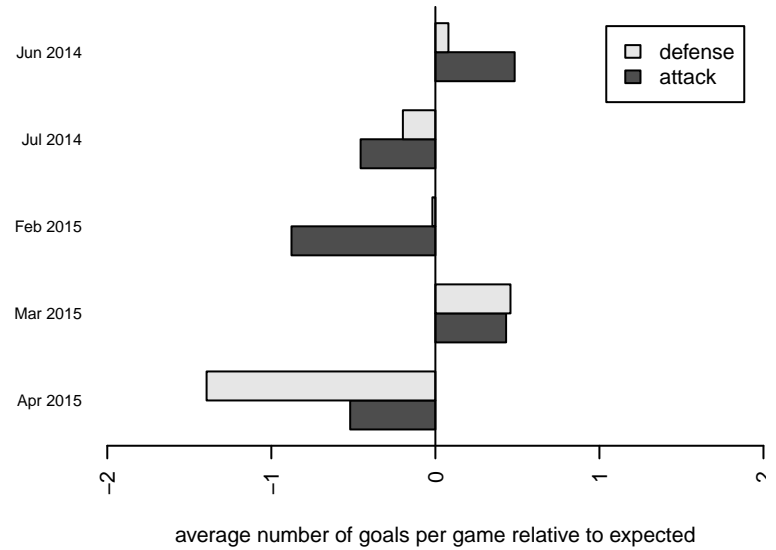

**attack and defense rating
relative to others at age
and all opponents in last 13 months**

**attack and defense rating
relative to others at age
and all opponents in last 13 months**

Performance relative to 13 month average

Performance relative to 13 month average

Distribution of opponents
 Red = Lose zone, Blue = Win zone, Green = Even
 Black line separates win/lose zones

lot. A=Neither has attack advantage, B=Opponent has both attack and defense advantage, C=Opponent has both attack and defense disadvantage, D=Both have