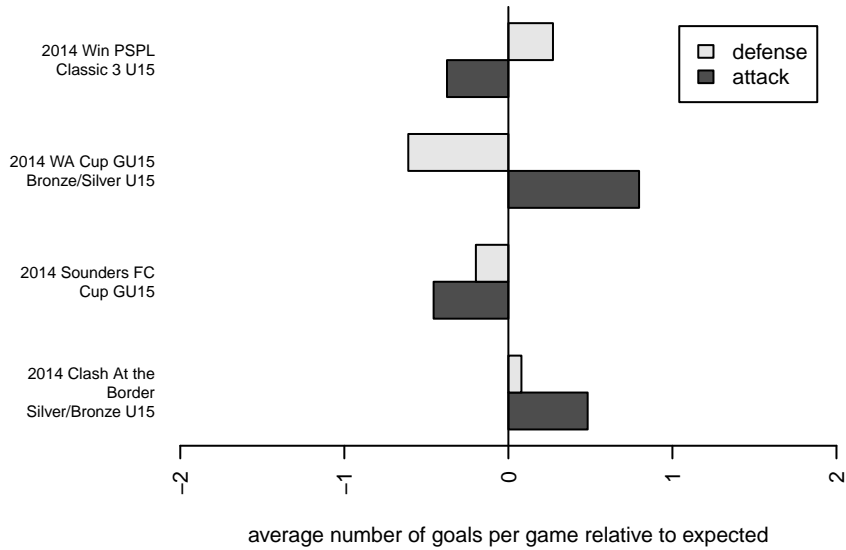

Venues played:
 2014 Clash At the Border Silver/Bronze U15
 2014 Sounders FC Cup GU15
 2014 Win PSPL Classic 3 U15
 2014 WA Cup GU15 Bronze/Silver U15

**attack and defense variance (black dot)
relative to other teams
and top 10 in region**

**attack and defense rating
relative to others at age
and all opponents in last 13 months**

**attack and defense rating
relative to others at age
and all opponents in last 13 months**

Performance relative to 13 month average

Performance relative to 13 month average

Distribution of opponents
 Red = Lose zone, Blue = Win zone, Green = Even
 Black line separates win/lose zones

lot. A=Neither has attack advantage, B=Opponent has both attack and defense advantage, C=Opponent has both attack and defense disadvantage, D=Both have